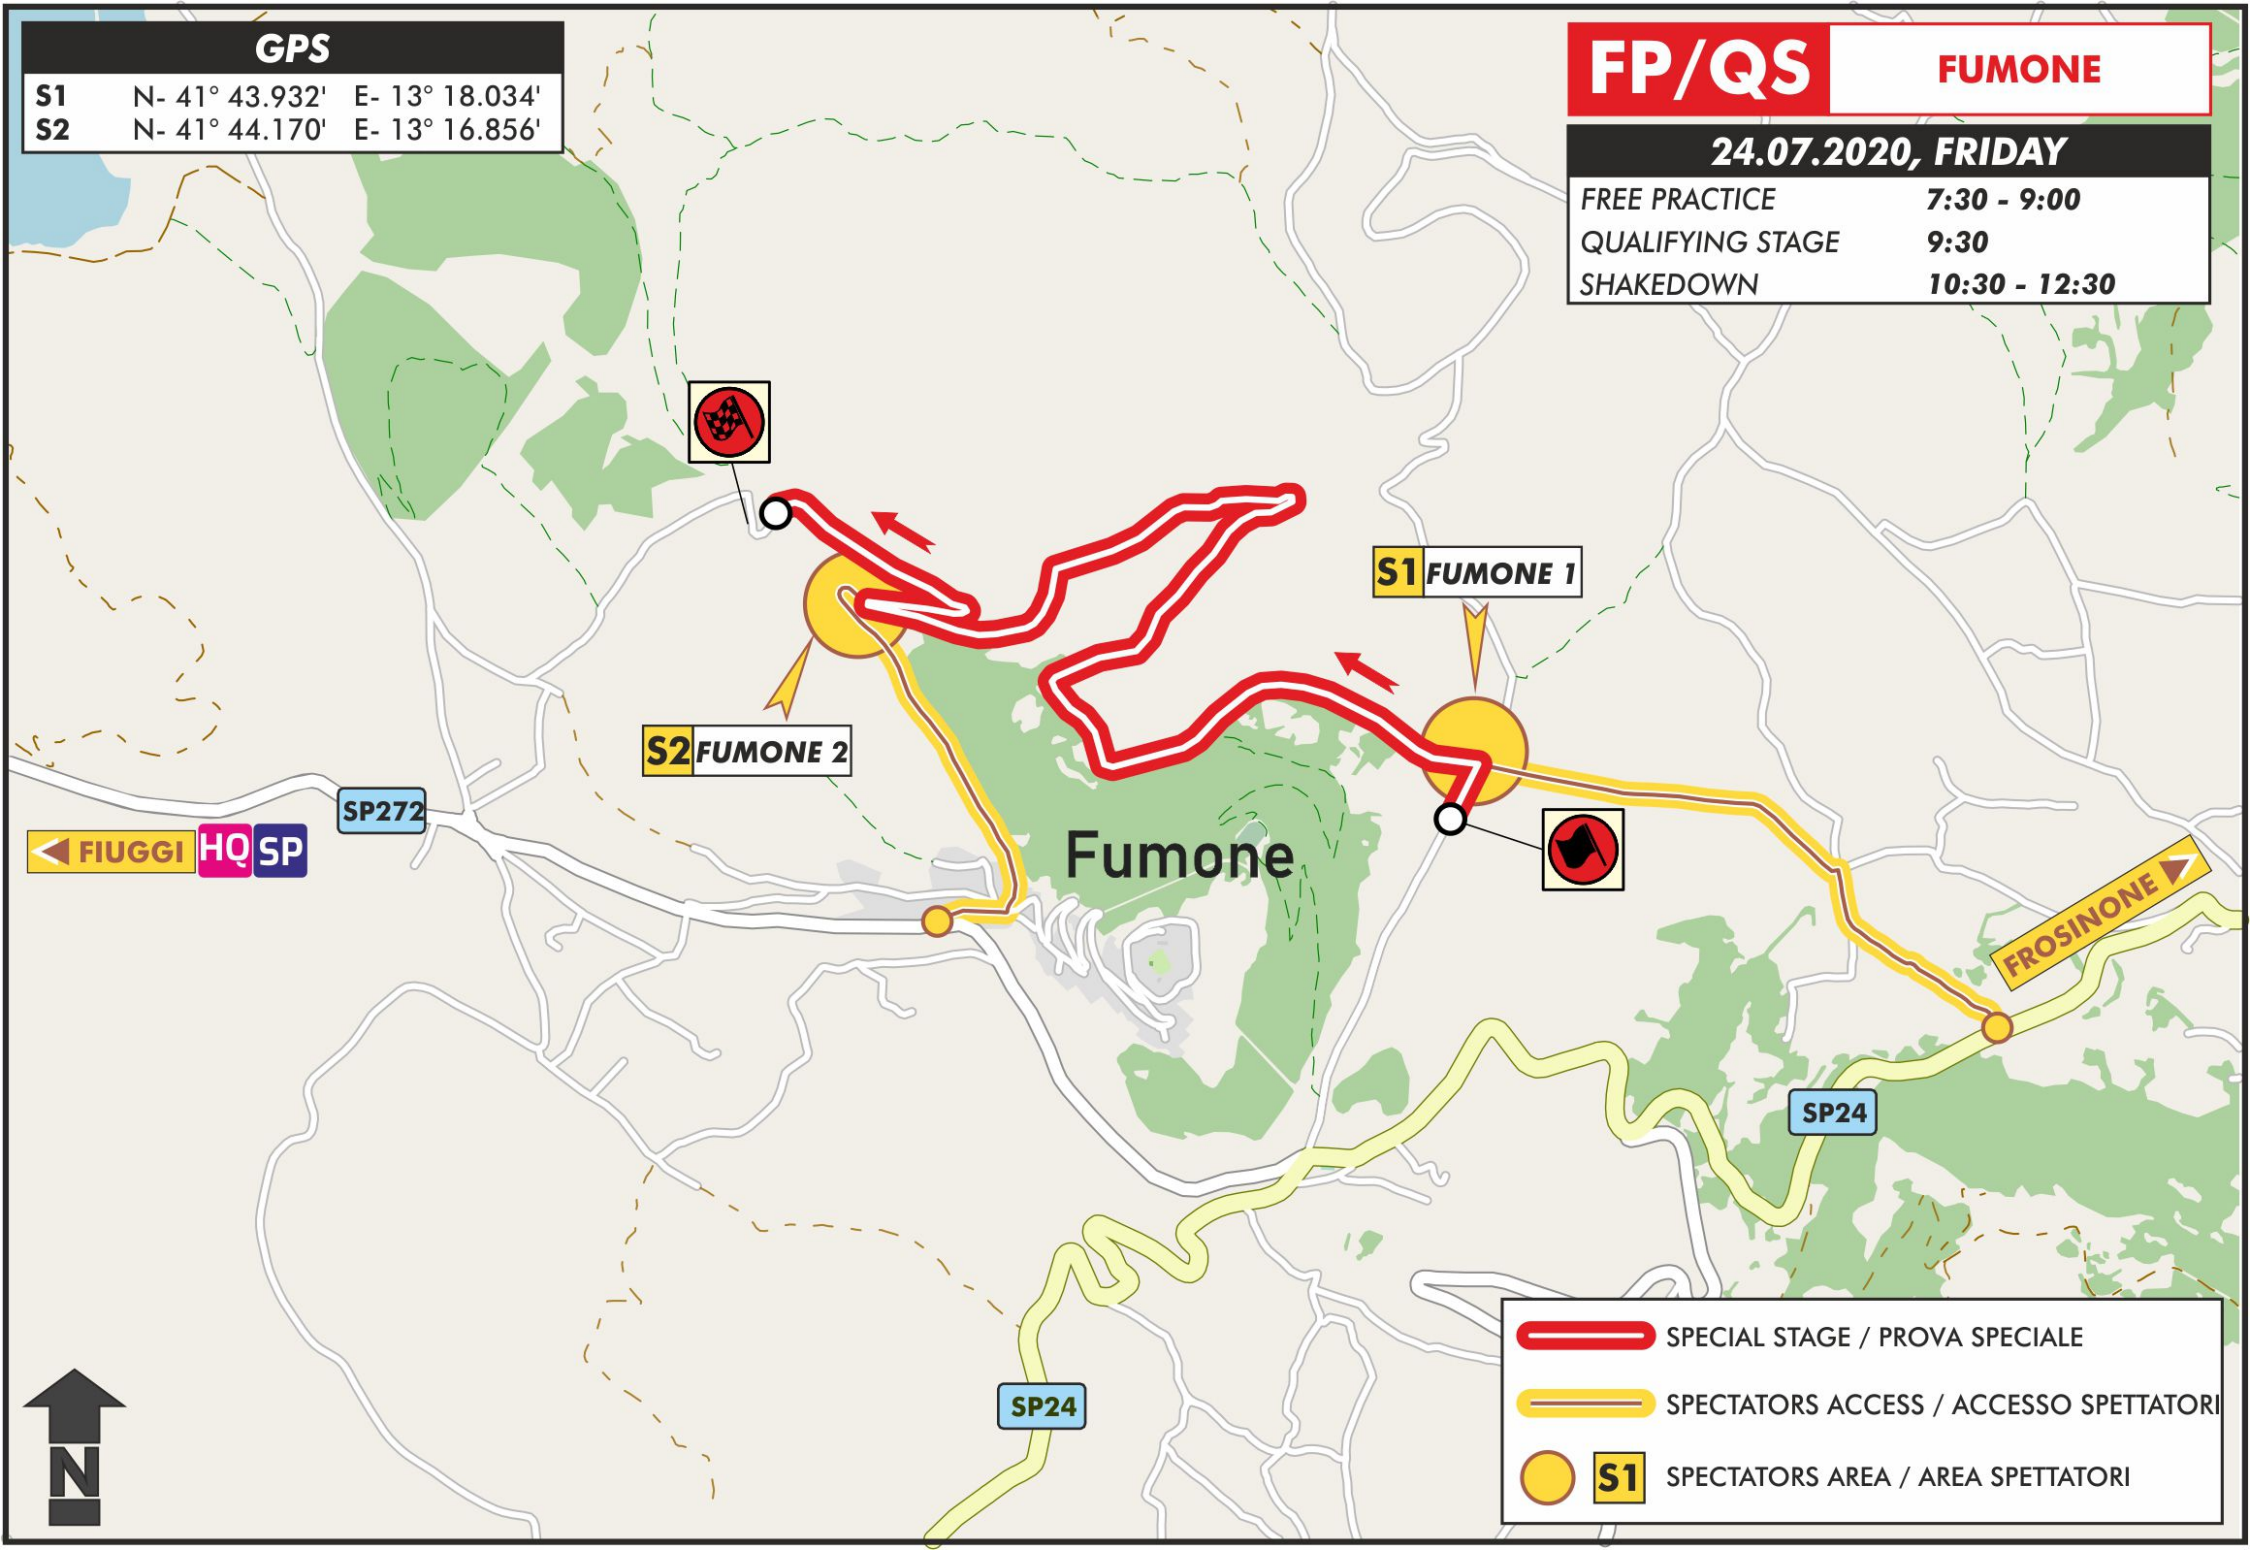

GPS

S1 N- 41° 43.932' E- 13° 18.034'
S2 N- 41° 44.170' E- 13° 16.856'

FP/QS FUMONE

24.07.2020, FRIDAY	
FREE PRACTICE	7:30 - 9:00
QUALIFYING STAGE	9:30
SHAKEDOWN	10:30 - 12:30

FIUGGI HQ SP

SP272

S2 FUMONE 2

S1 FUMONE 1

Fumone

FROSINONE

SP24

SP24

-  SPECIAL STAGE / PROVA SPECIALE
-  SPECTATORS ACCESS / ACCESSO SPETTATORI
-  S1 SPECTATORS AREA / AREA SPETTATORI